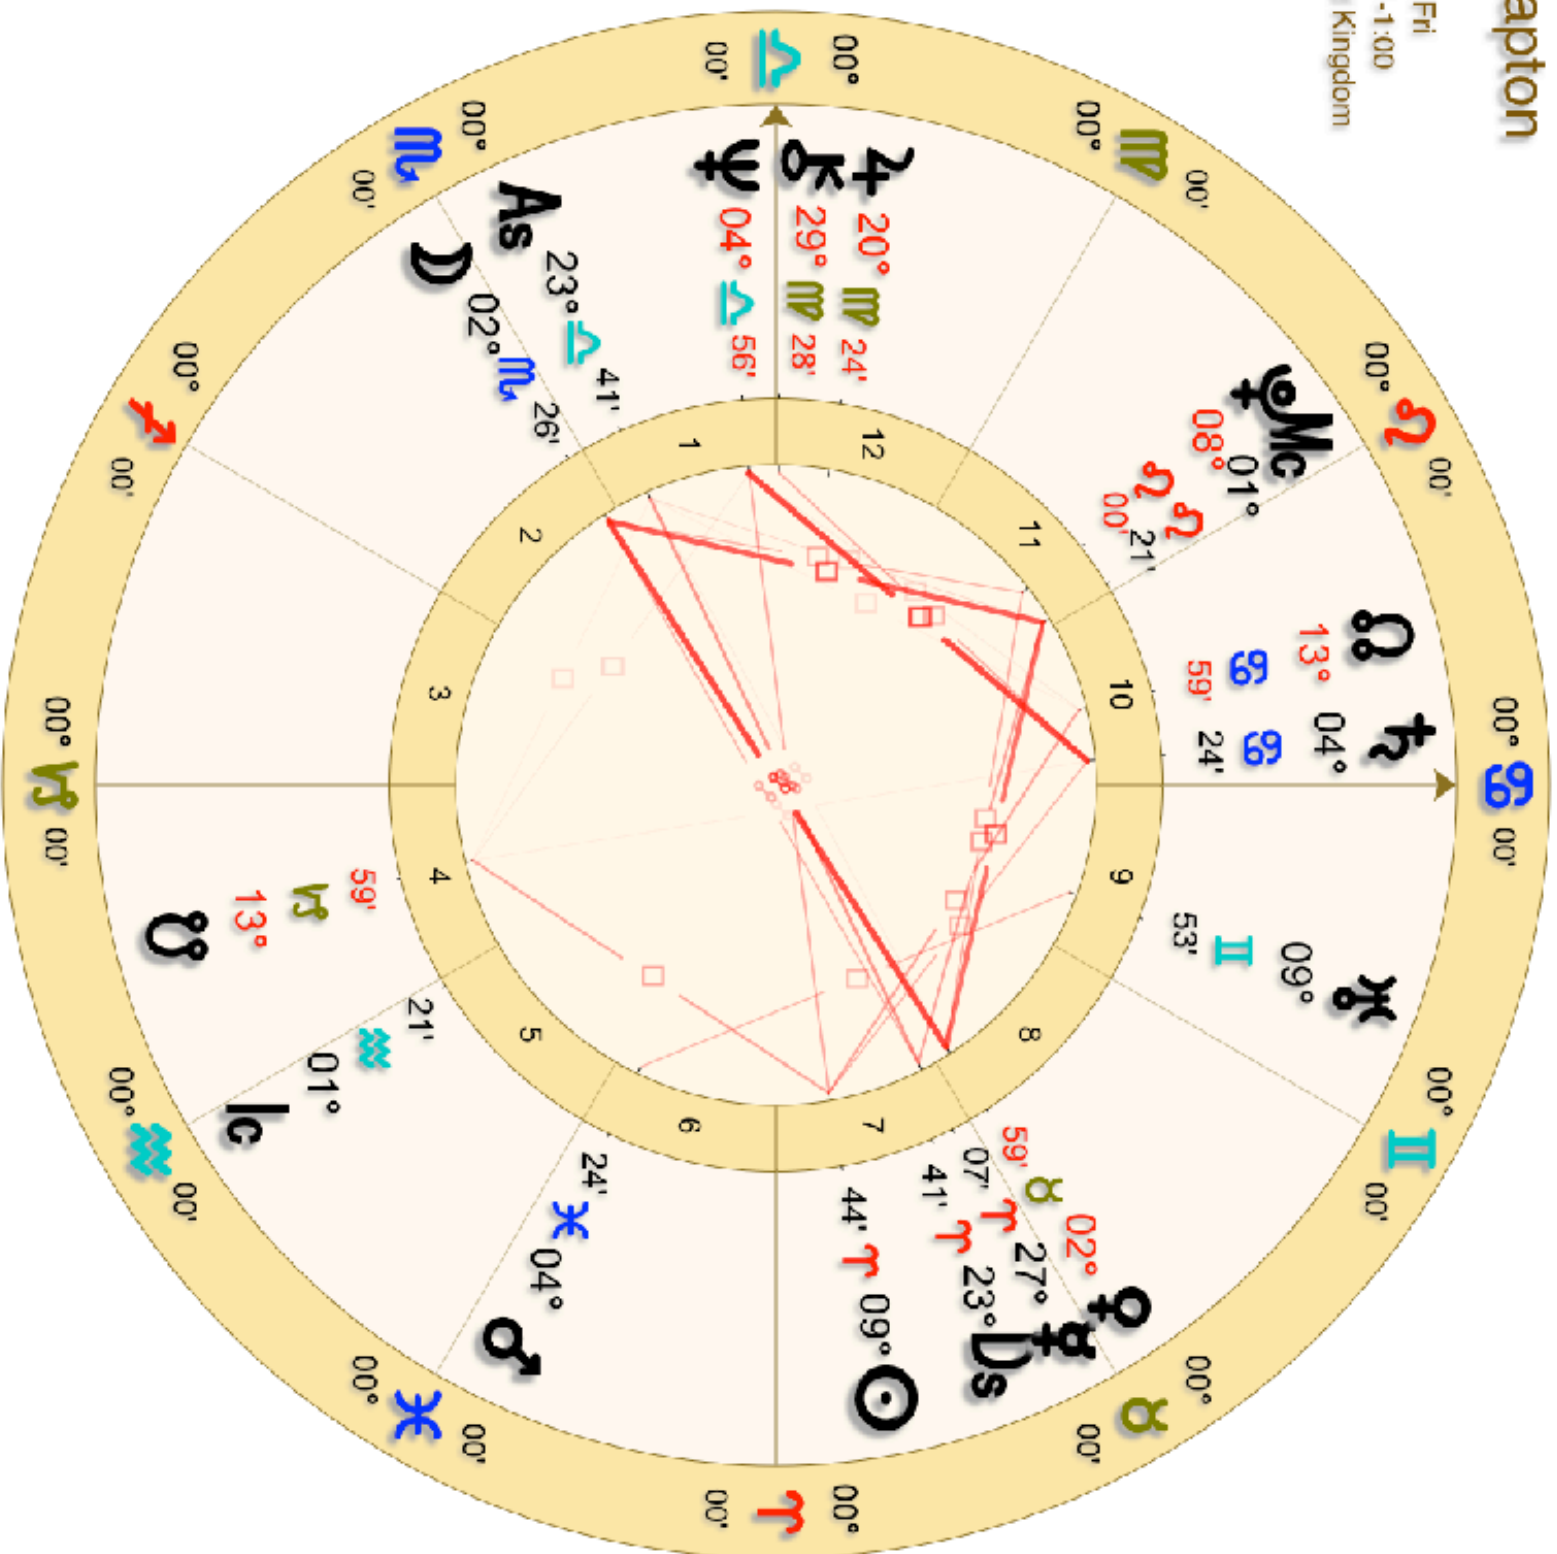

# Eric Clapton

# Levi Banner

Natal

Feb 4 1982, Thu

3:33 PM PST +8:00

Eugene, Oregon

Tropical

Whole Sign