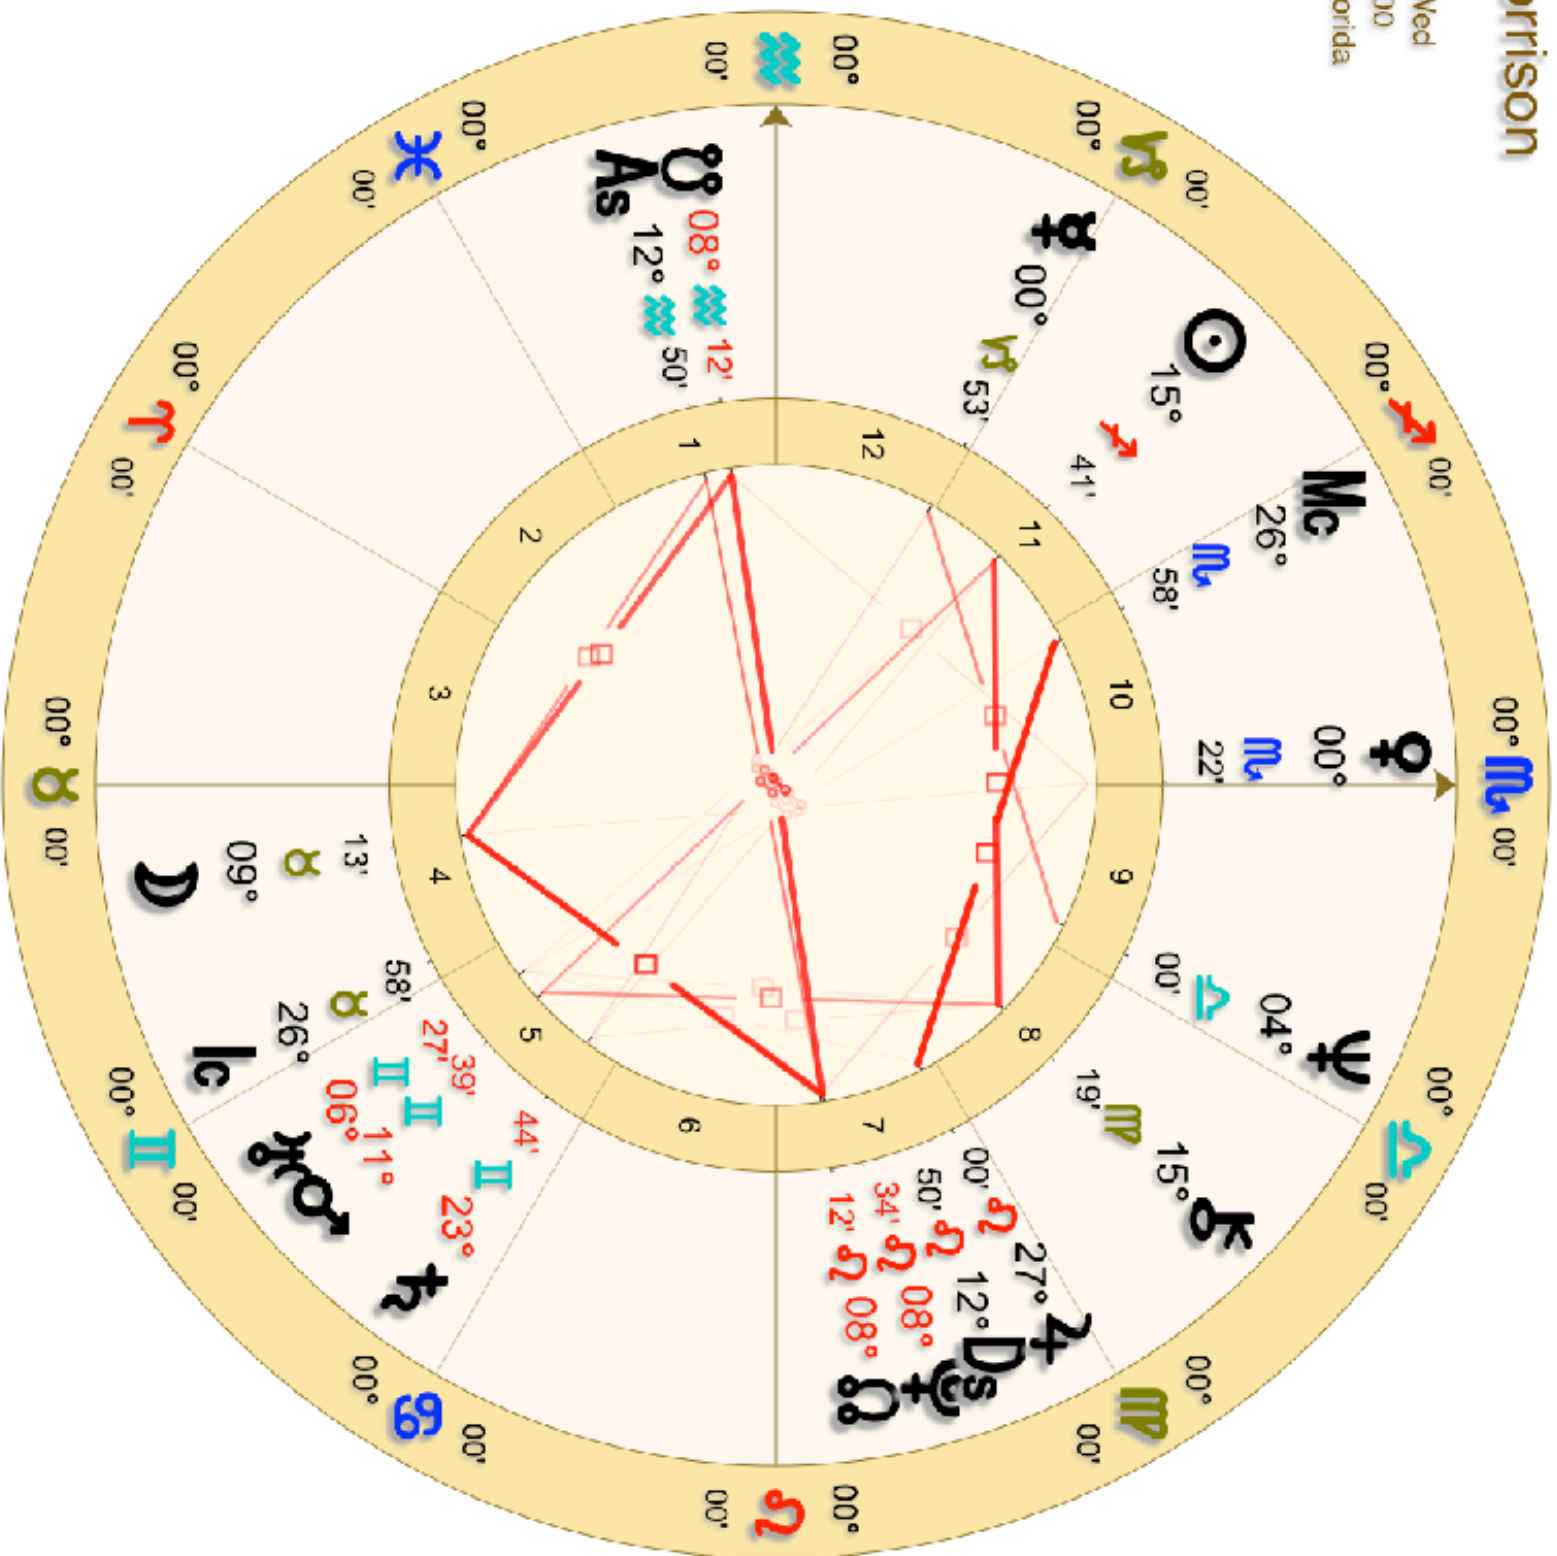

# Keanu Reeves

Natal

Sep 2 1964, Wed

5:41 AM EET -2:00

Bayrut, Lebanon

Tropical

Whole Sign

# Eric Clapton