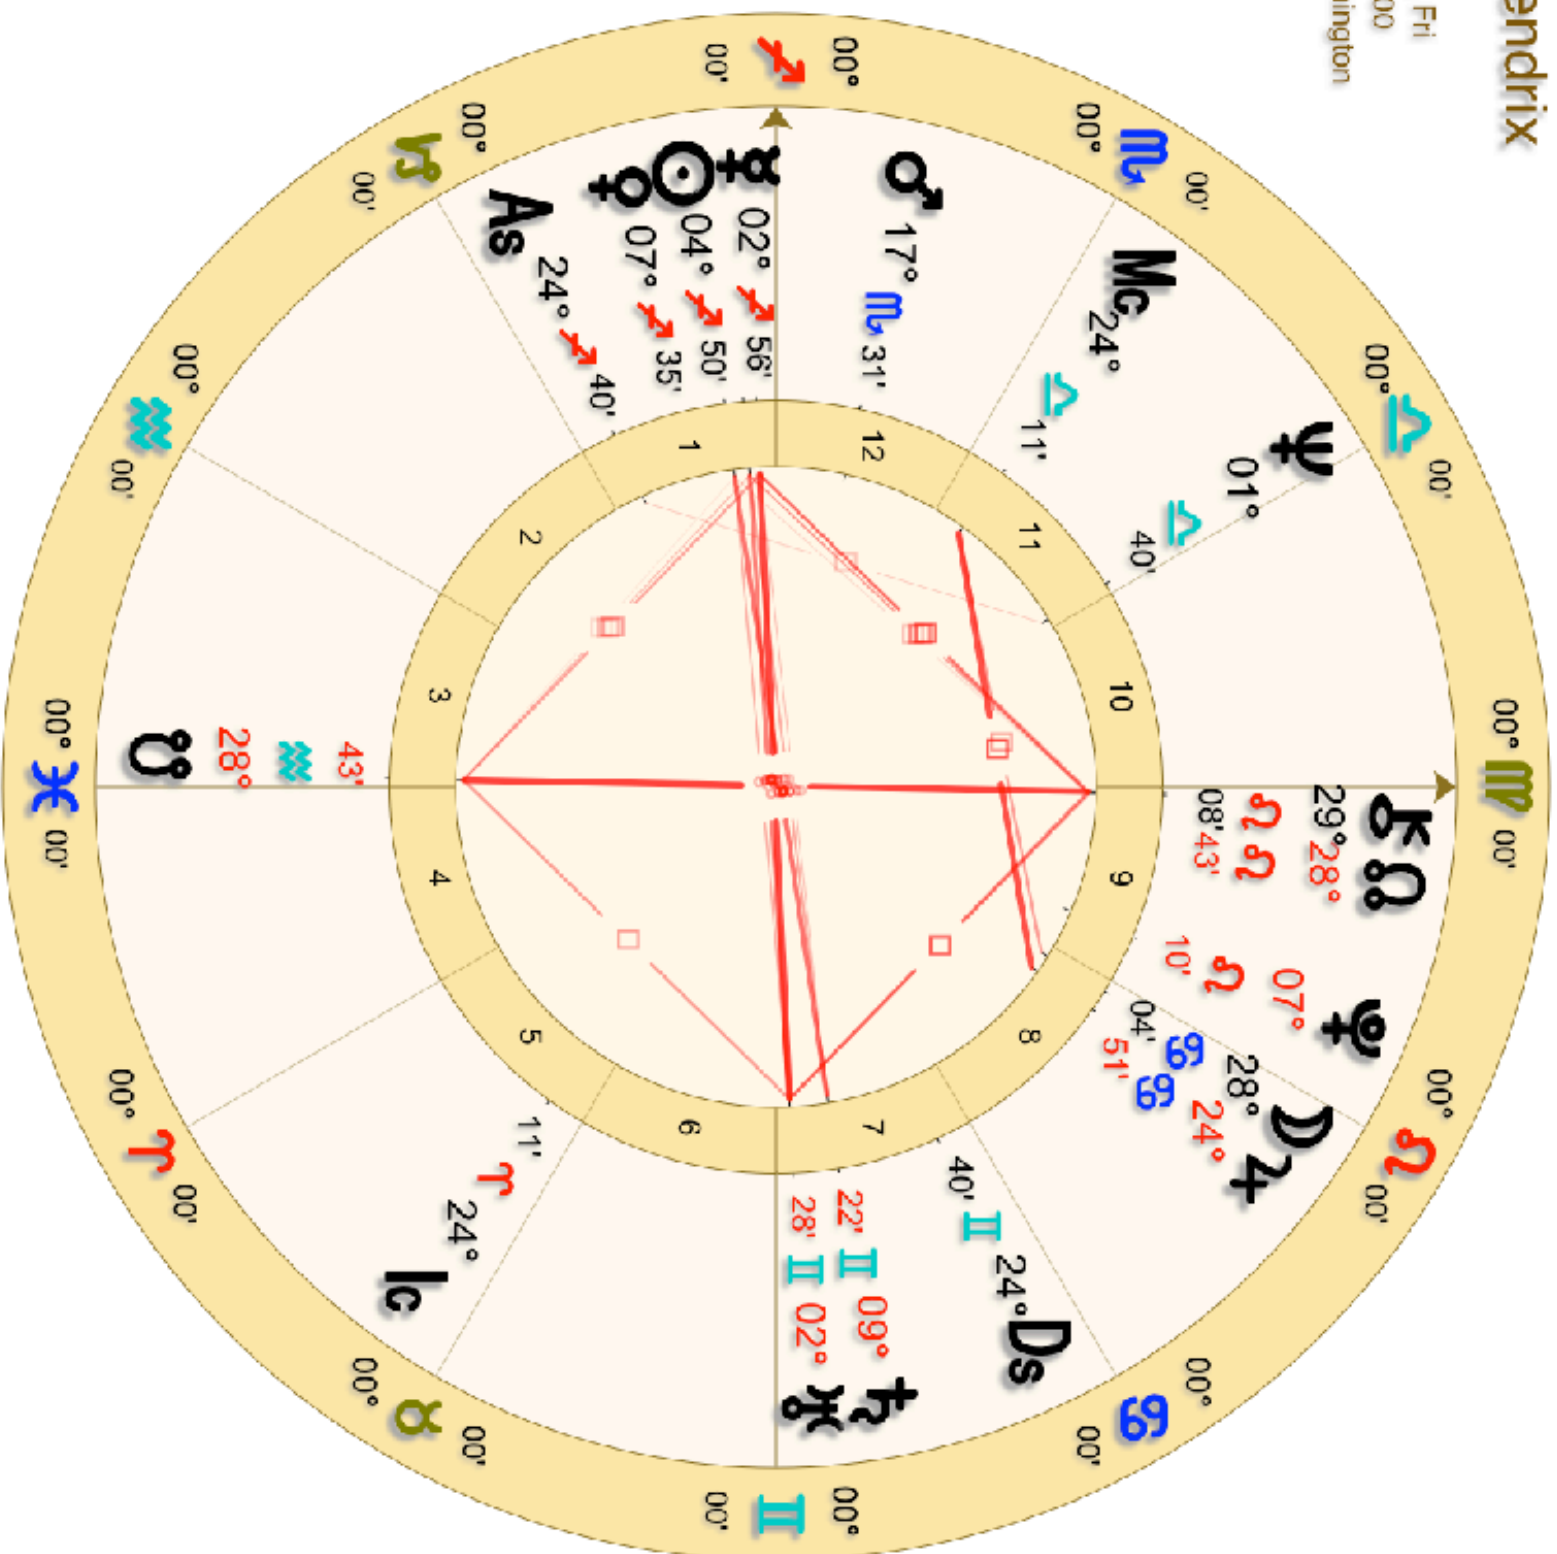

# Jimmi Hendrix

Male

Nov 27 1942, Fri

10:15 AM +7:00

Seattle, Washington

Tropical

Whole Sign

# Keanu Reeves

Natal

Sep 2 1964, Wed

5:41 AM EET -2:00

Bayrut, Lebanon

Tropical

Whole Sign