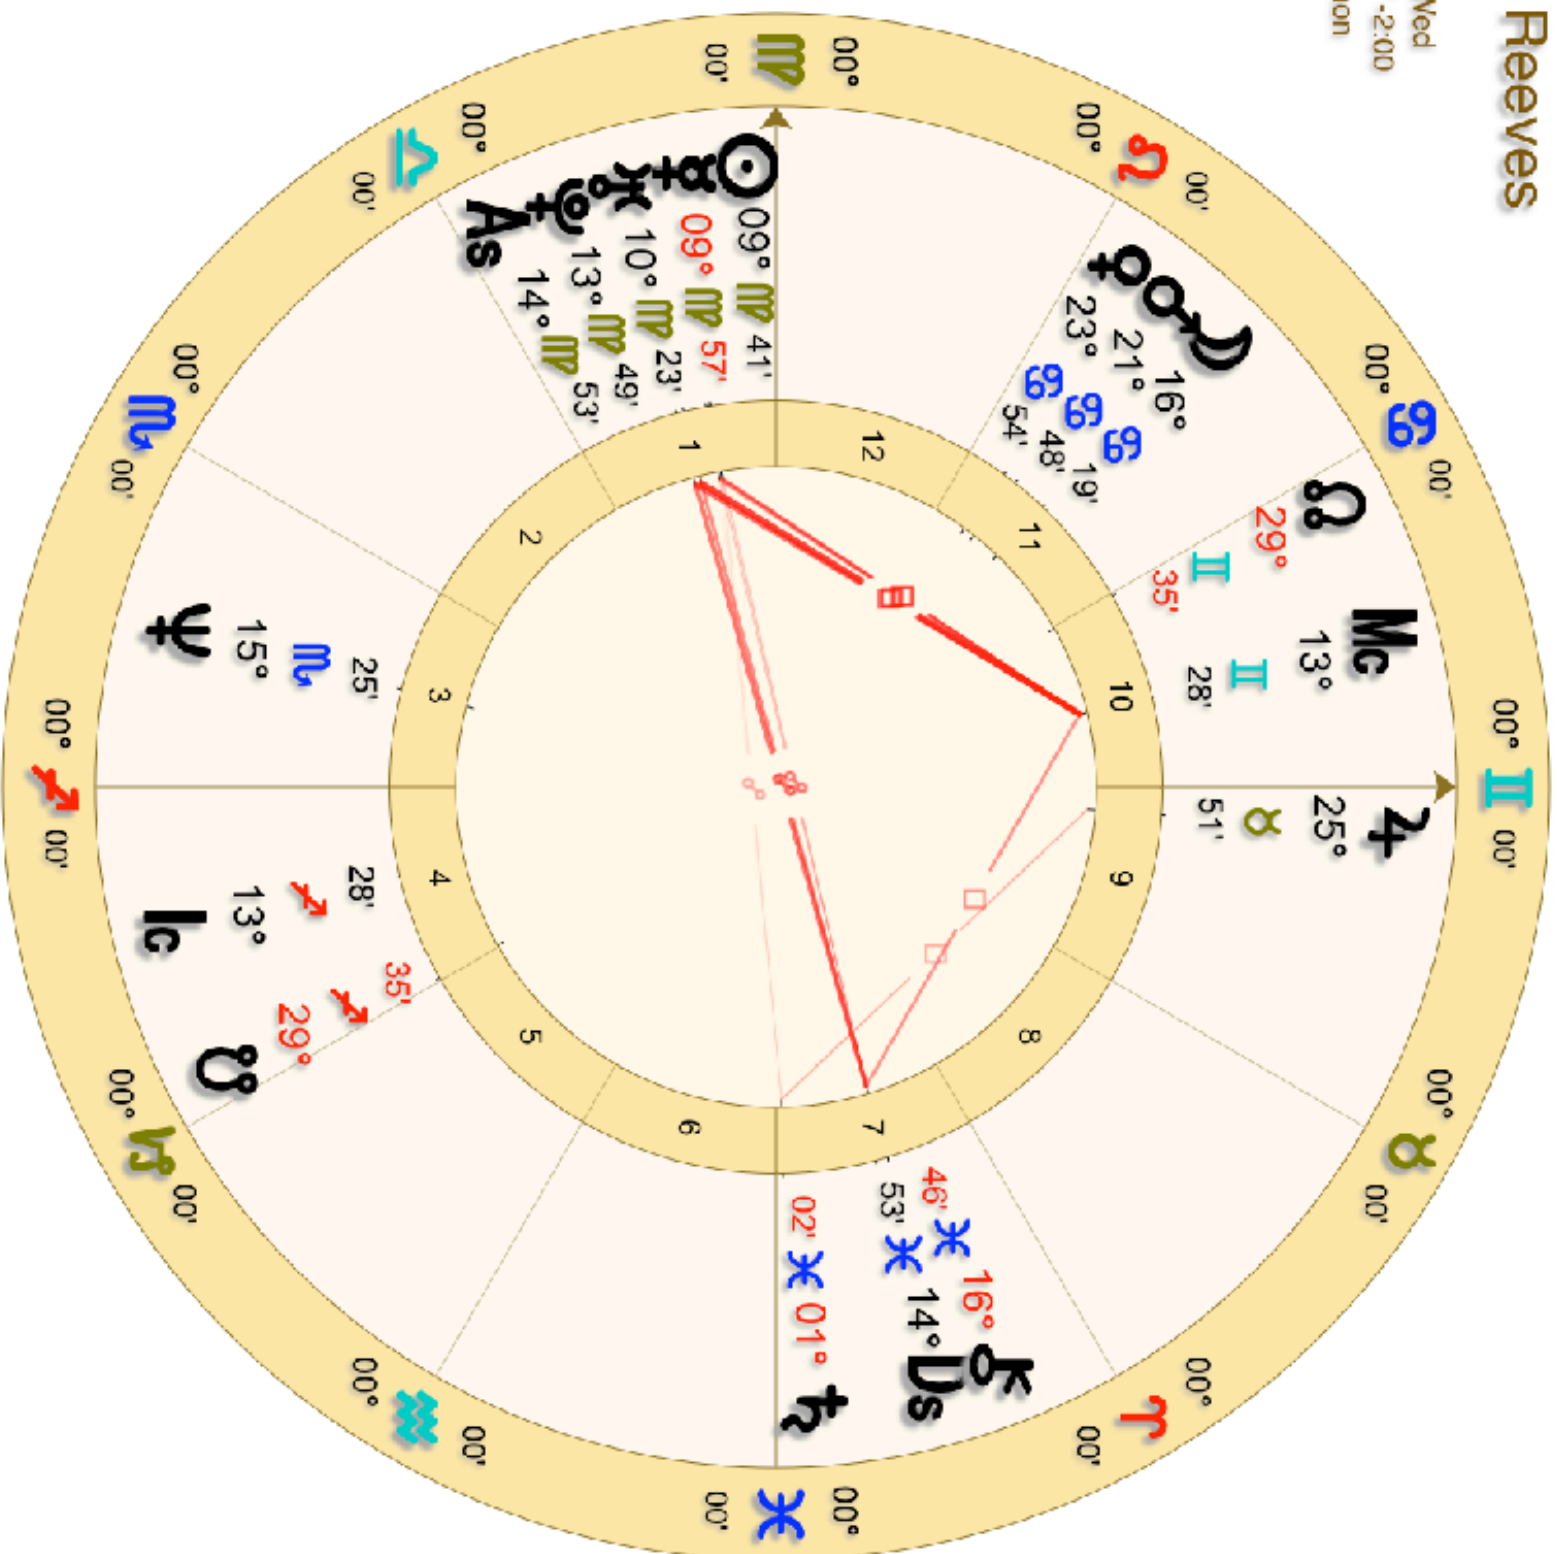

# Keanu Reeves

Natal

Sep 2 1964, Wed

5:41 AM EET -2:00

Bayrut, Lebanon

Tropical

Whole Sign

# Eric Clapton