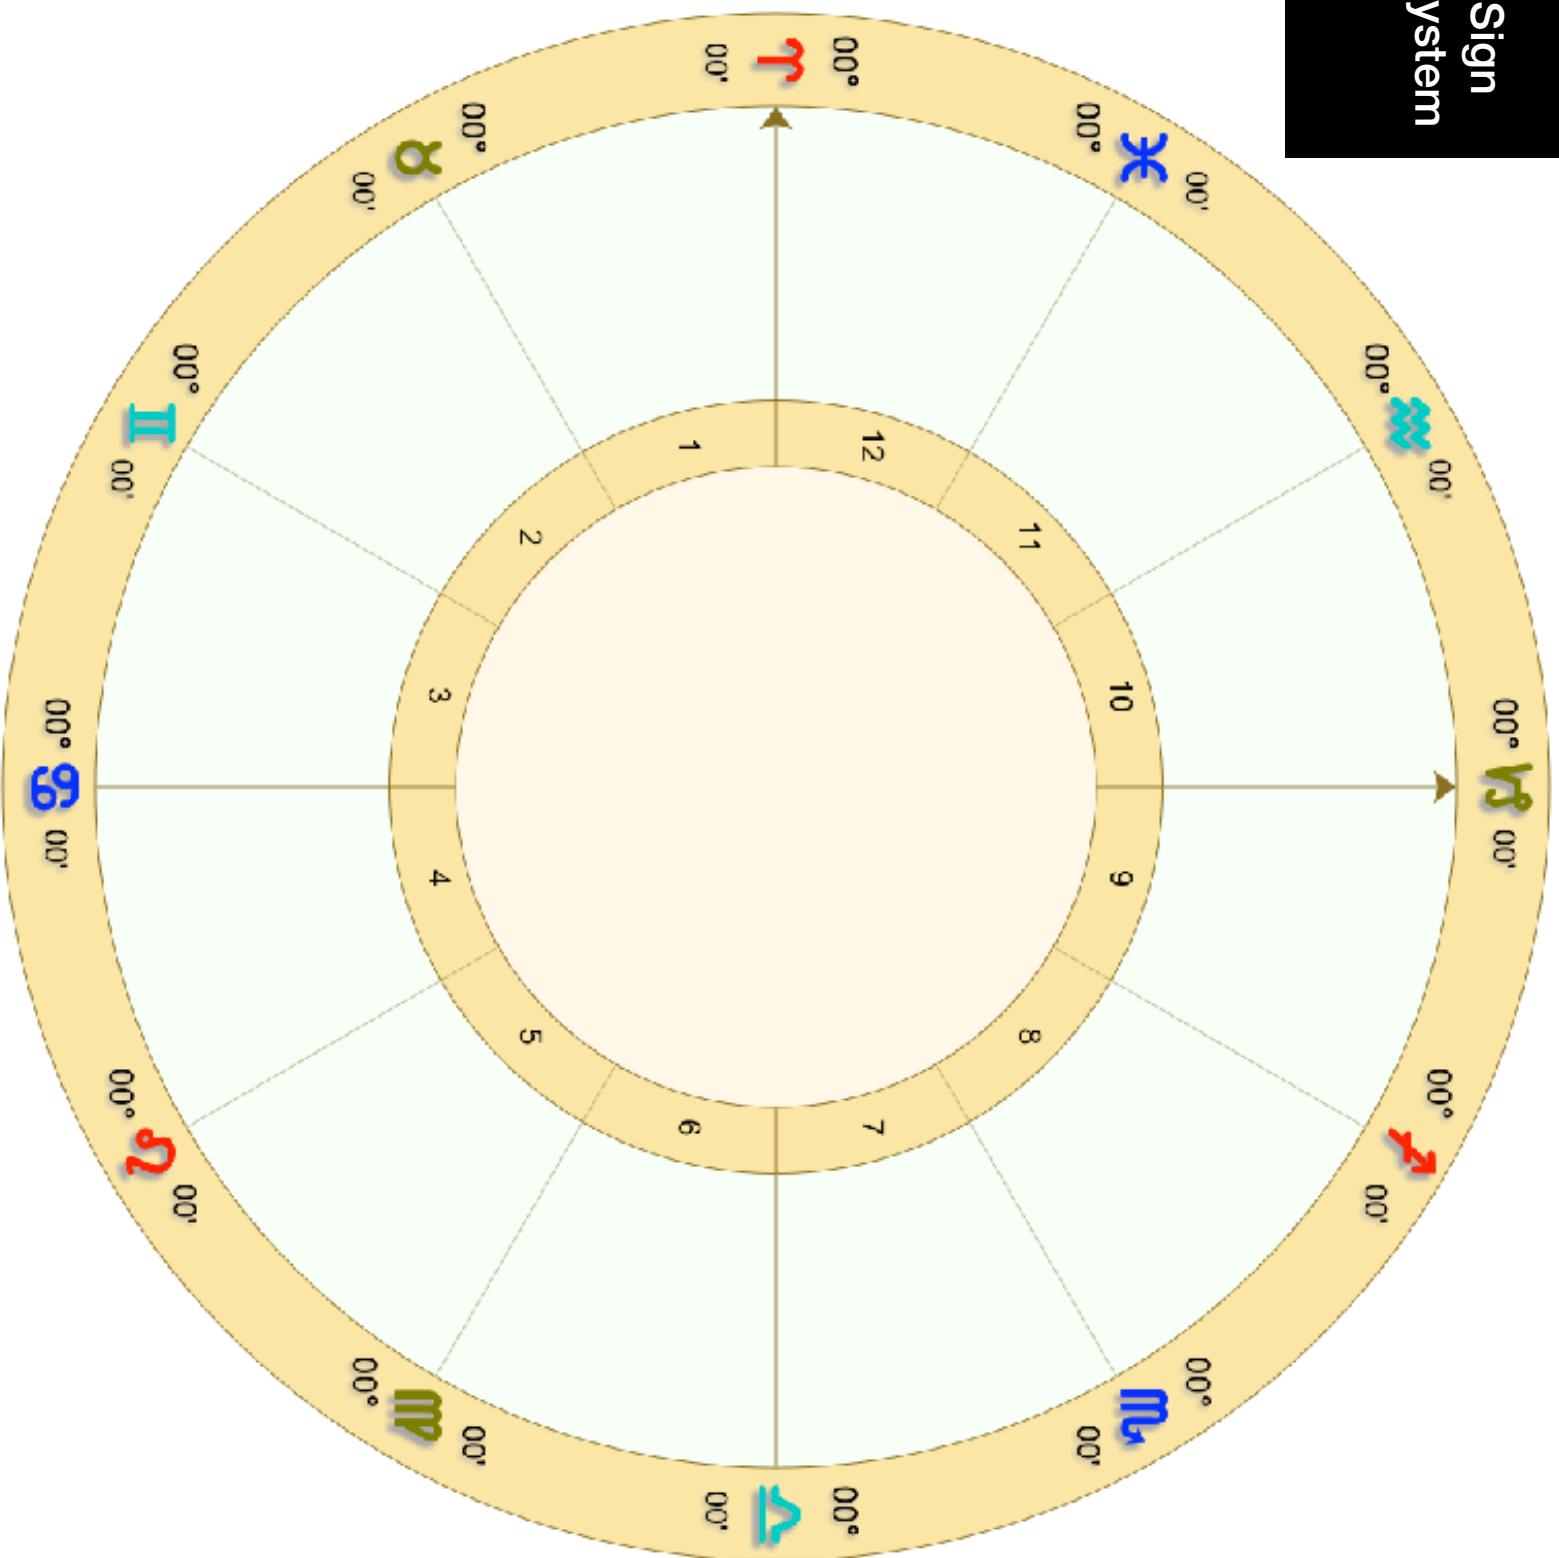

# South Node

Where you come from  
Your Job in the Tribe  
Major in the School  
In regards to Lineage

# North Node

Where you are Going  
Job in your new Tribe  
Major in your New  
School of Current Life  
Intent

Moon (Sign) + South Node (House)  
= Past Life Storyline

Ascendant (Sign) + North Node (House)  
= Current Life Storyline

# Whole Sign House System

Whole Sign